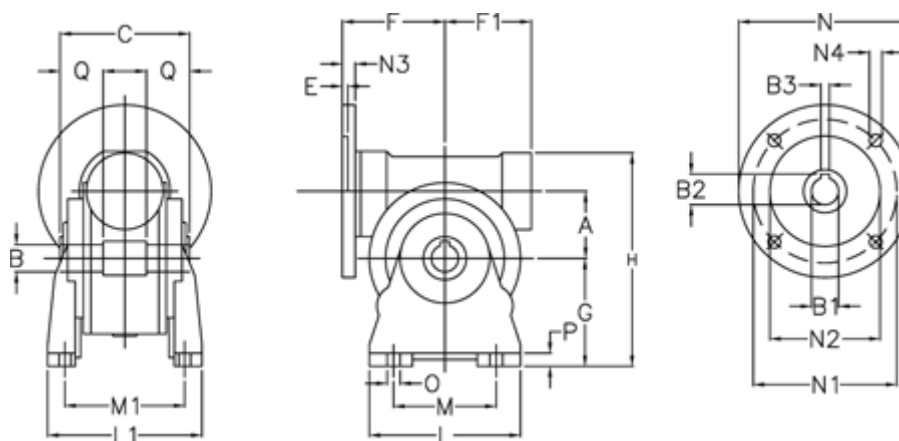

Data Sheet

Article number: 3902044028227
Description: Worm gear
VF 44-A-28-71B5

Measures

A	= 44.6	F1	= 54	N1	= 130
B	= 18 H7	G	= 72	N2	= 110
B1 E7	= 14	H	= 143	N3	= 10.5
B2	= 16.3	L	= 90	N4	= 9.5
B3 H9	= 5	L1	= 98	O	= 8.5
C	= 64	M	= 52	P	= 10
E	= 2	M1	= 81	Q	= 24.5
F	= 65	N	= 160		